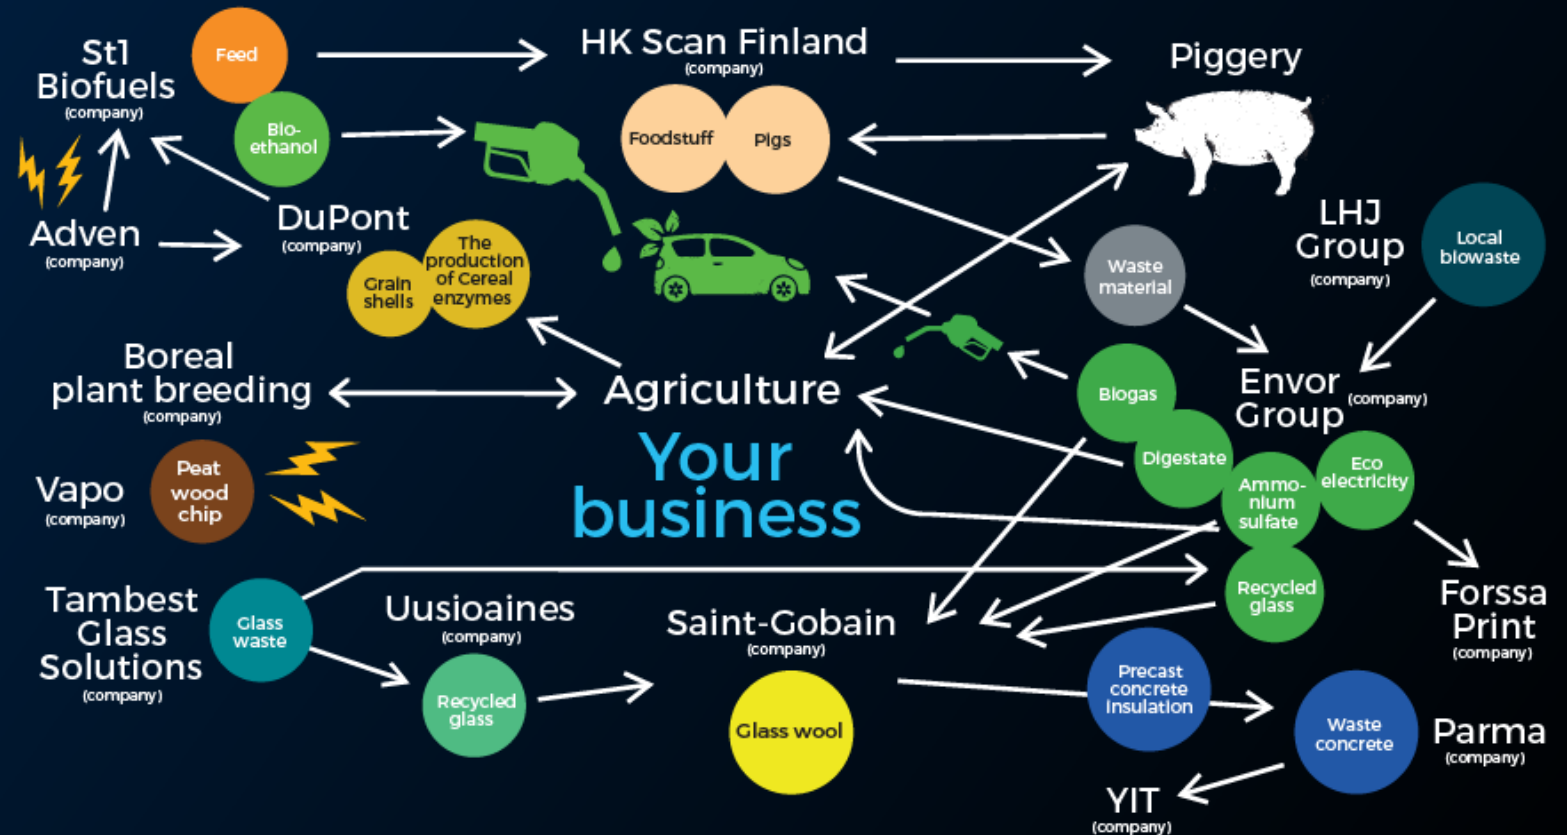

What do we have?

What makes Forssa so unique
in industrial symbiosis?

We have

Knowhow

HAMK | Häme university of applied sciences
Gives education in circular economy and
bioengineering

LUKE | Natural Resources Institute Finland
Researchers and specialists working in Luke
provide new solutions towards the sustainable
development of the Finnish bioeconomy and the
promotion of new biobased businesses.

We have

Infrastructure

The region's Envitech area is known for diverse material recycling and waste processing businesses, bio-economy and renewable energy and wide-ranging environmental know-how.

Forssa Town provides possibilities to join the inspirational opportunities and business prospects.

We have

Unique industrial symbiosis

In Forssa region there is one of the most advanced industrial symbioses formed around circular economy in Finland and the whole world.

We have

Circular Economy Event for Startups and Growth Enterprises

FRUSH is a combination of latest talks, dynamic workshops and of course pitching. The purpose of the event is to boost the development of growth and start-up enterprises as well as to create and promote new business opportunities around circular economy. Our Vision is to be the leading national circular economy event not forgetting the international aspect.